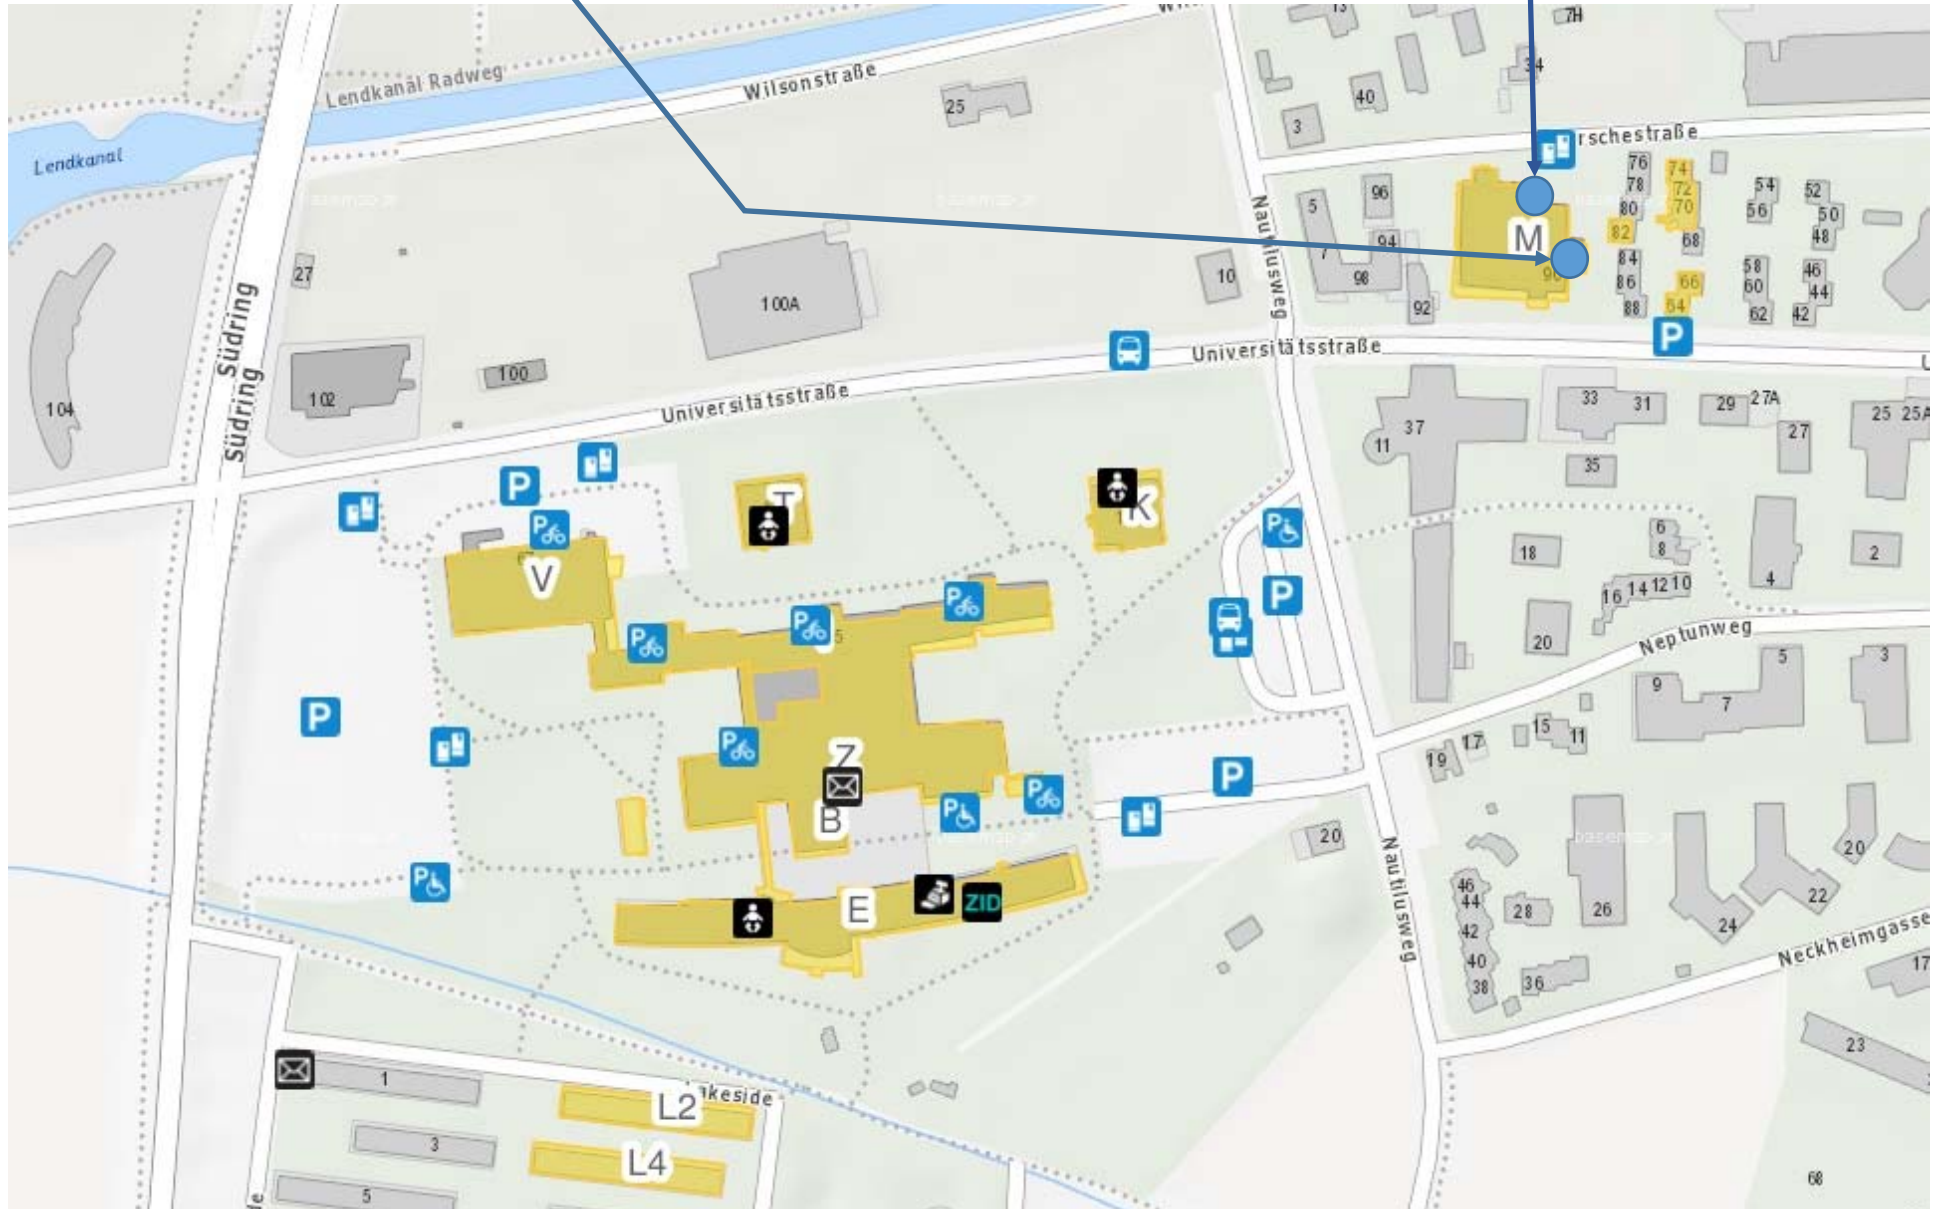

**Location of the main conference (TH 22.9., FR 23.9)**  
"Mensa" Building – ground floor, room HS 10

**Location of the tutorial (MI 21.9)**  
"Mensa" Building – 1. floor room HS 11

**Entrance to the „Mensa“ Building (Conference venue)**

**Entrance to Room HS 10 (room for main conference)**

**Immediately after the entrance door at the right hand side**

**Upstairs to HS 11 (= Tutorial room, Registration, room for coffee breaks and lunch on Friday)  
Elevator is available**

## HS 11

- Tutorial room on Wednesday
- Registration,
- Room for coffee breaks on Thursday and Friday
- Room for lunch on Friday

If you go upstairs from ground floor it will be in the back of you

**Further Location information:**

The Campus GIS System of the Alpen-Adria-Universität:

<https://campus-gis.aau.at/>

Google Maps Location

<https://www.google.at/maps/place/Mensa,+9020+Klagenfurt+am+Wörthersee/>